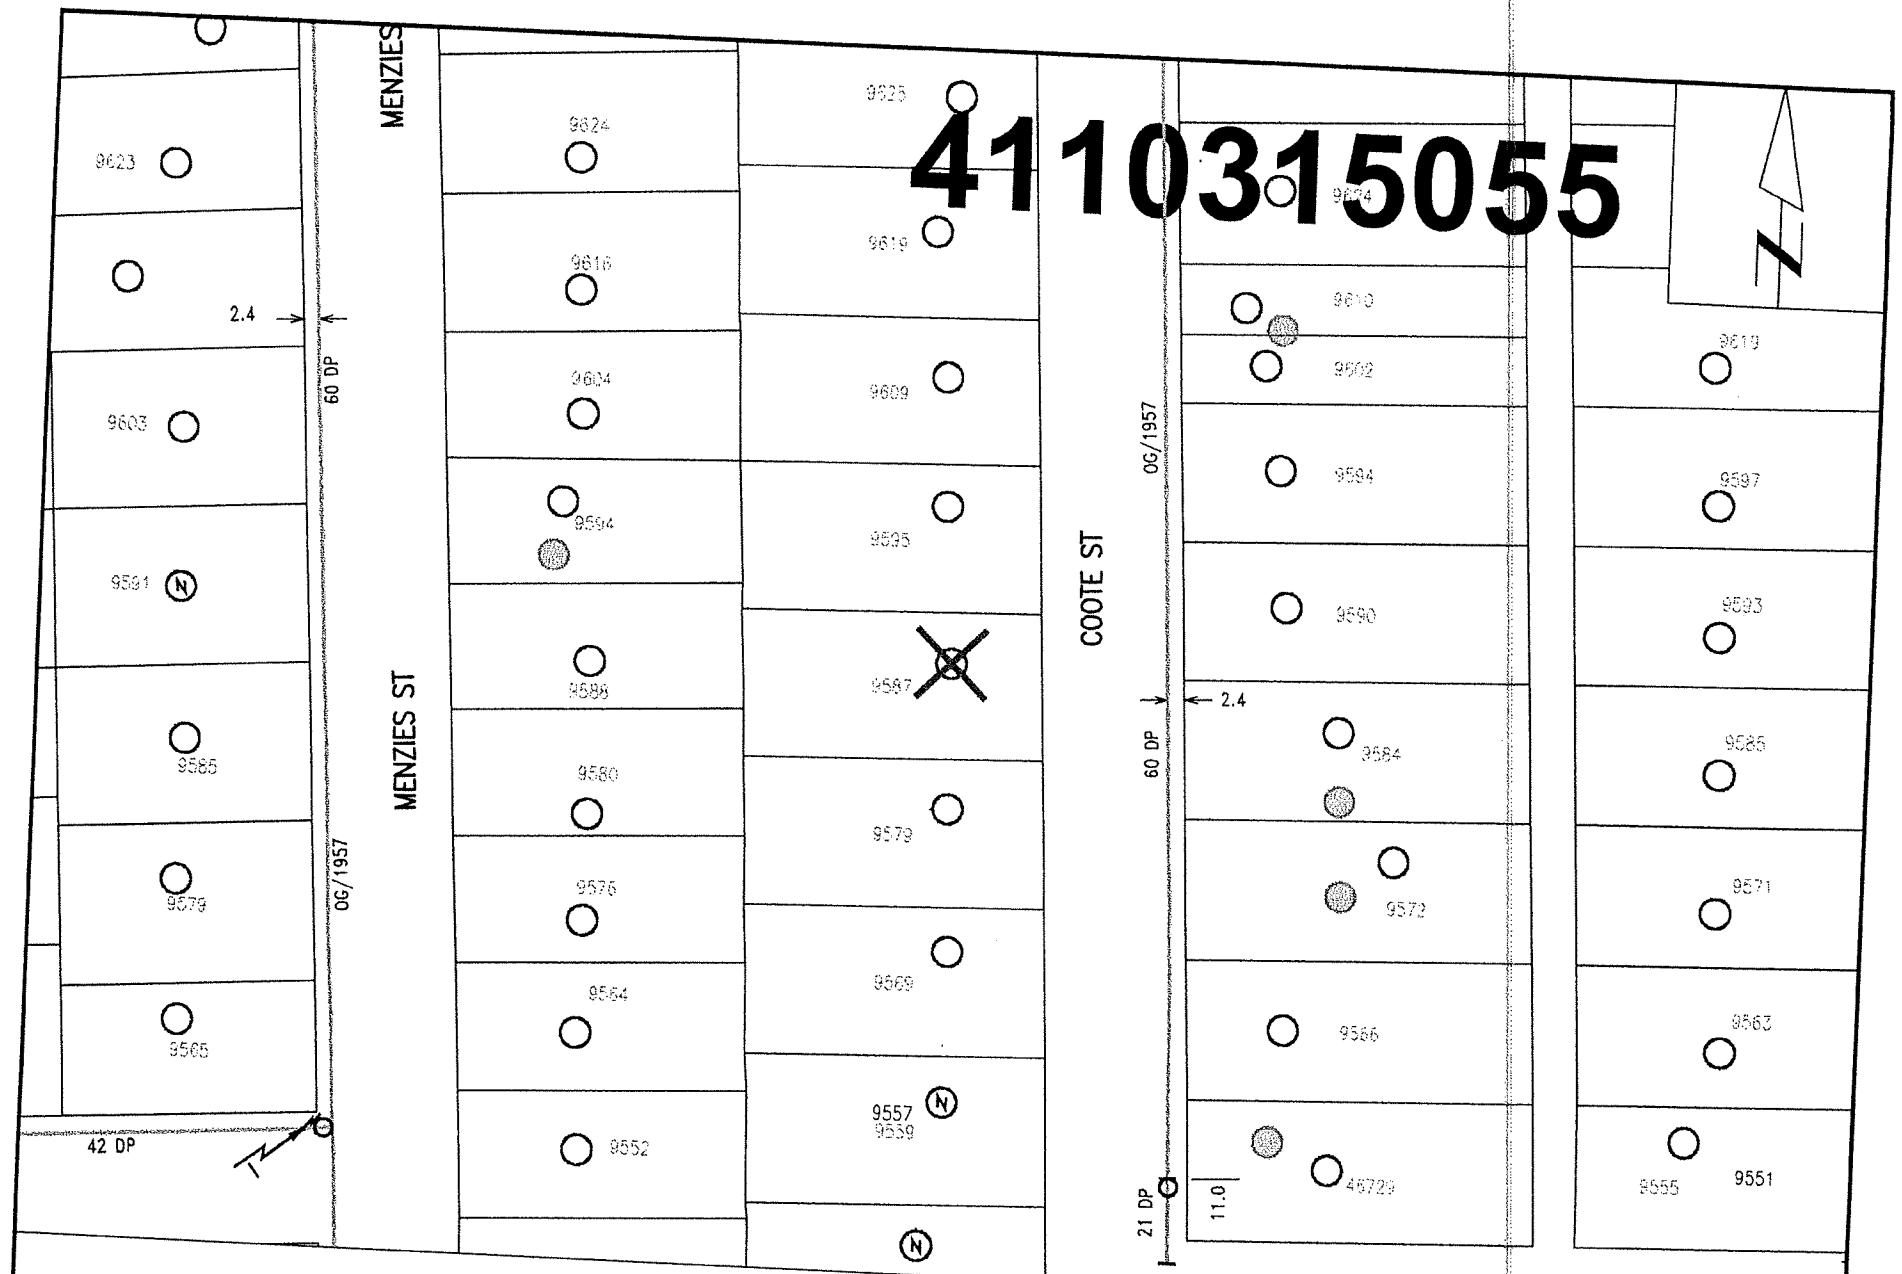

4110315055

Nearest Intersection: Coote St and Fraser Ave.
Distance from lot to intersection is 94 meters (18 degrees East of South).
View Scale: 1:1000

9587 Coote St, Chilliwack
Order #: 31035586 Prem #: 302398 City Limits: Chilliwack
X: 1296765242.00 Y: 470728990.00
Select annotation type 2018/11/05